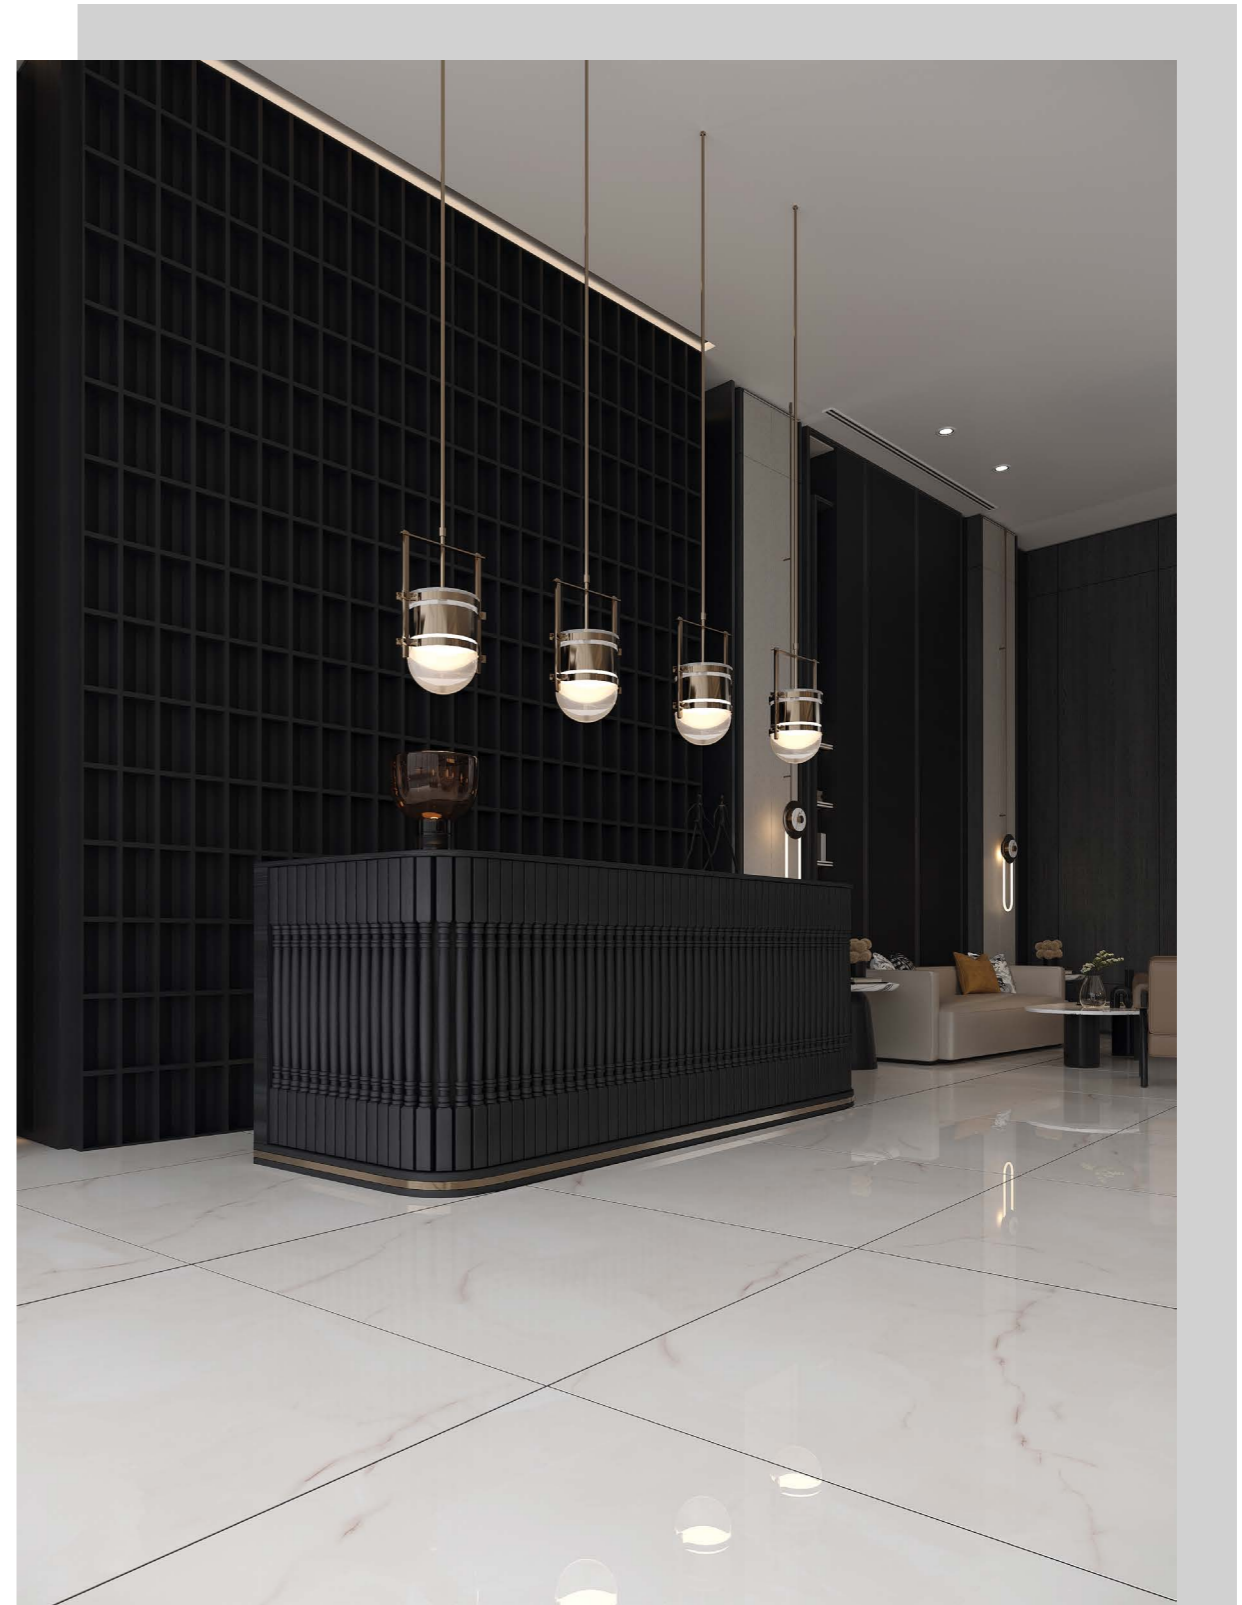

Venato Onice Beige

GLAZED PORCELAIN | SIRLI PORSELEN

QUA

Full
Lappato