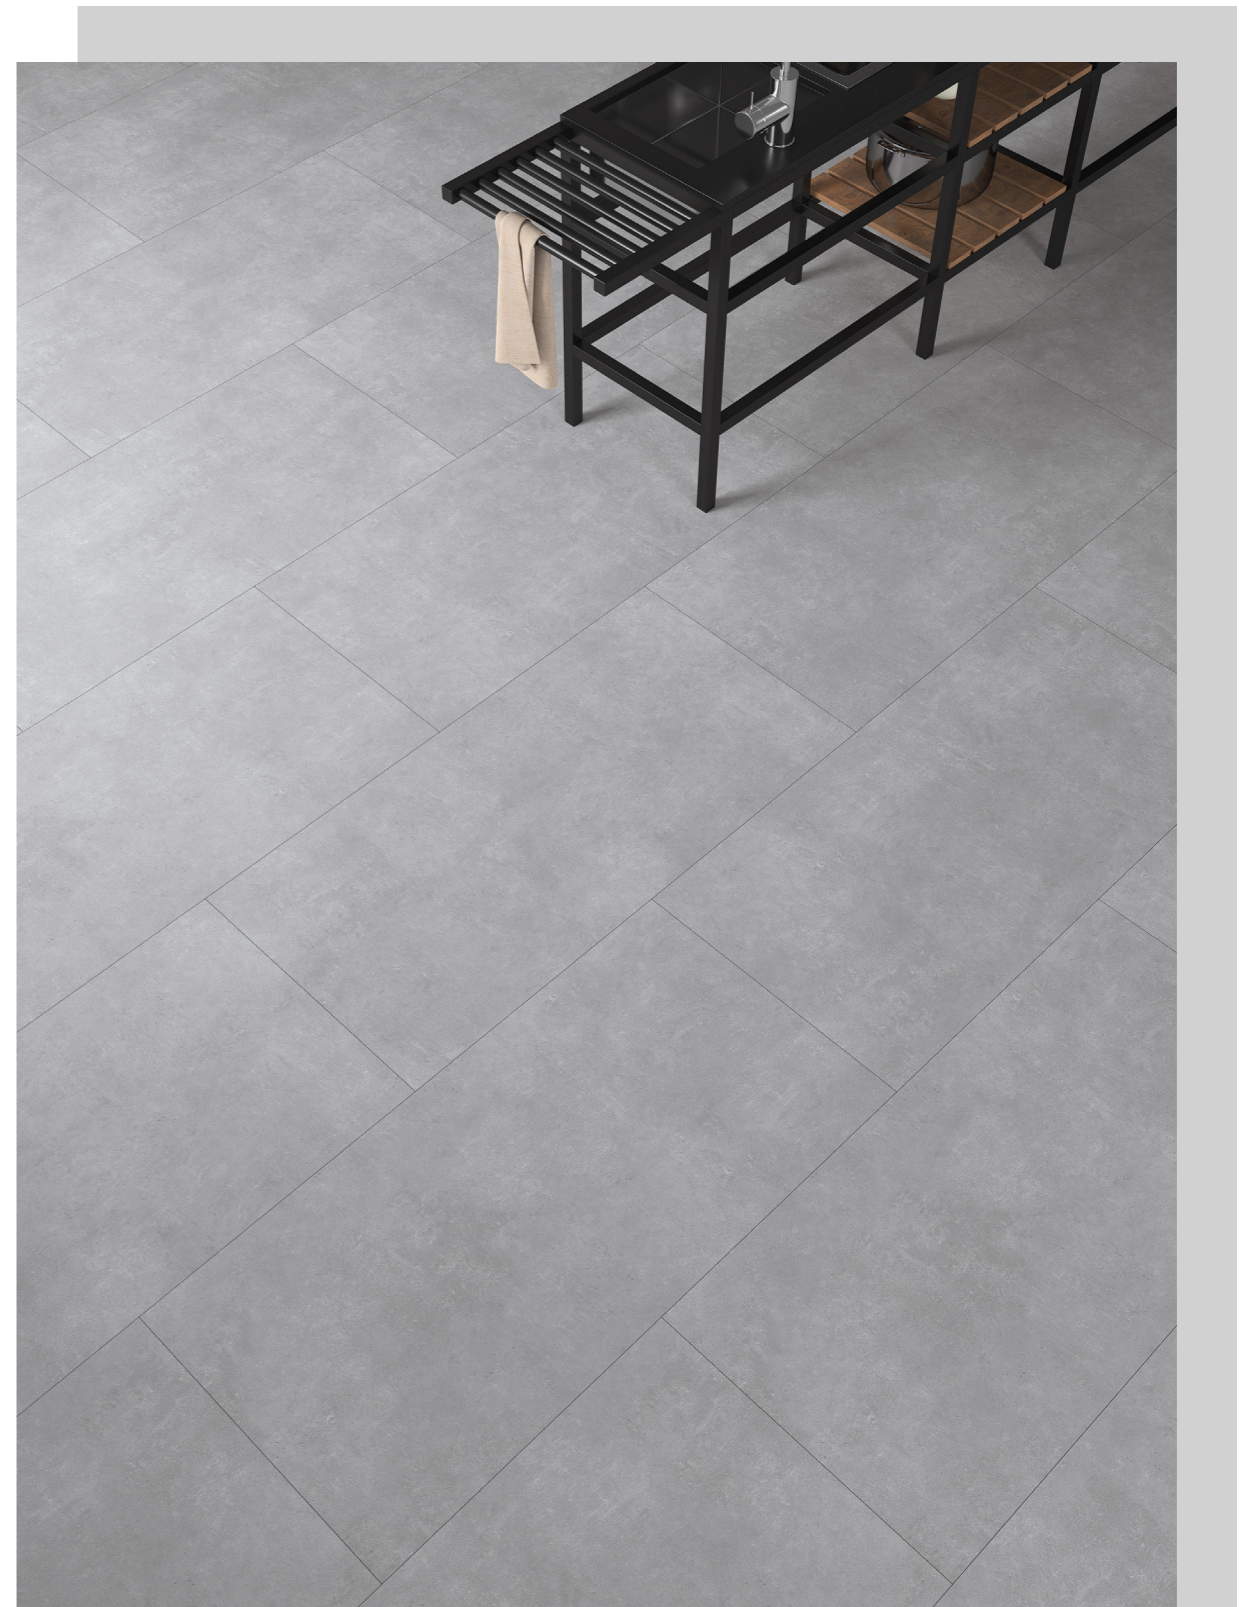

60x60
24"x24"

60x120 | 24"x48"

Ark Silver

GLAZED PORCELAIN | SIRLI PORSELEN

QUA

Matt Lappato

Ark Silver

GLAZED PORCELAIN | SIRLI PORSELEN