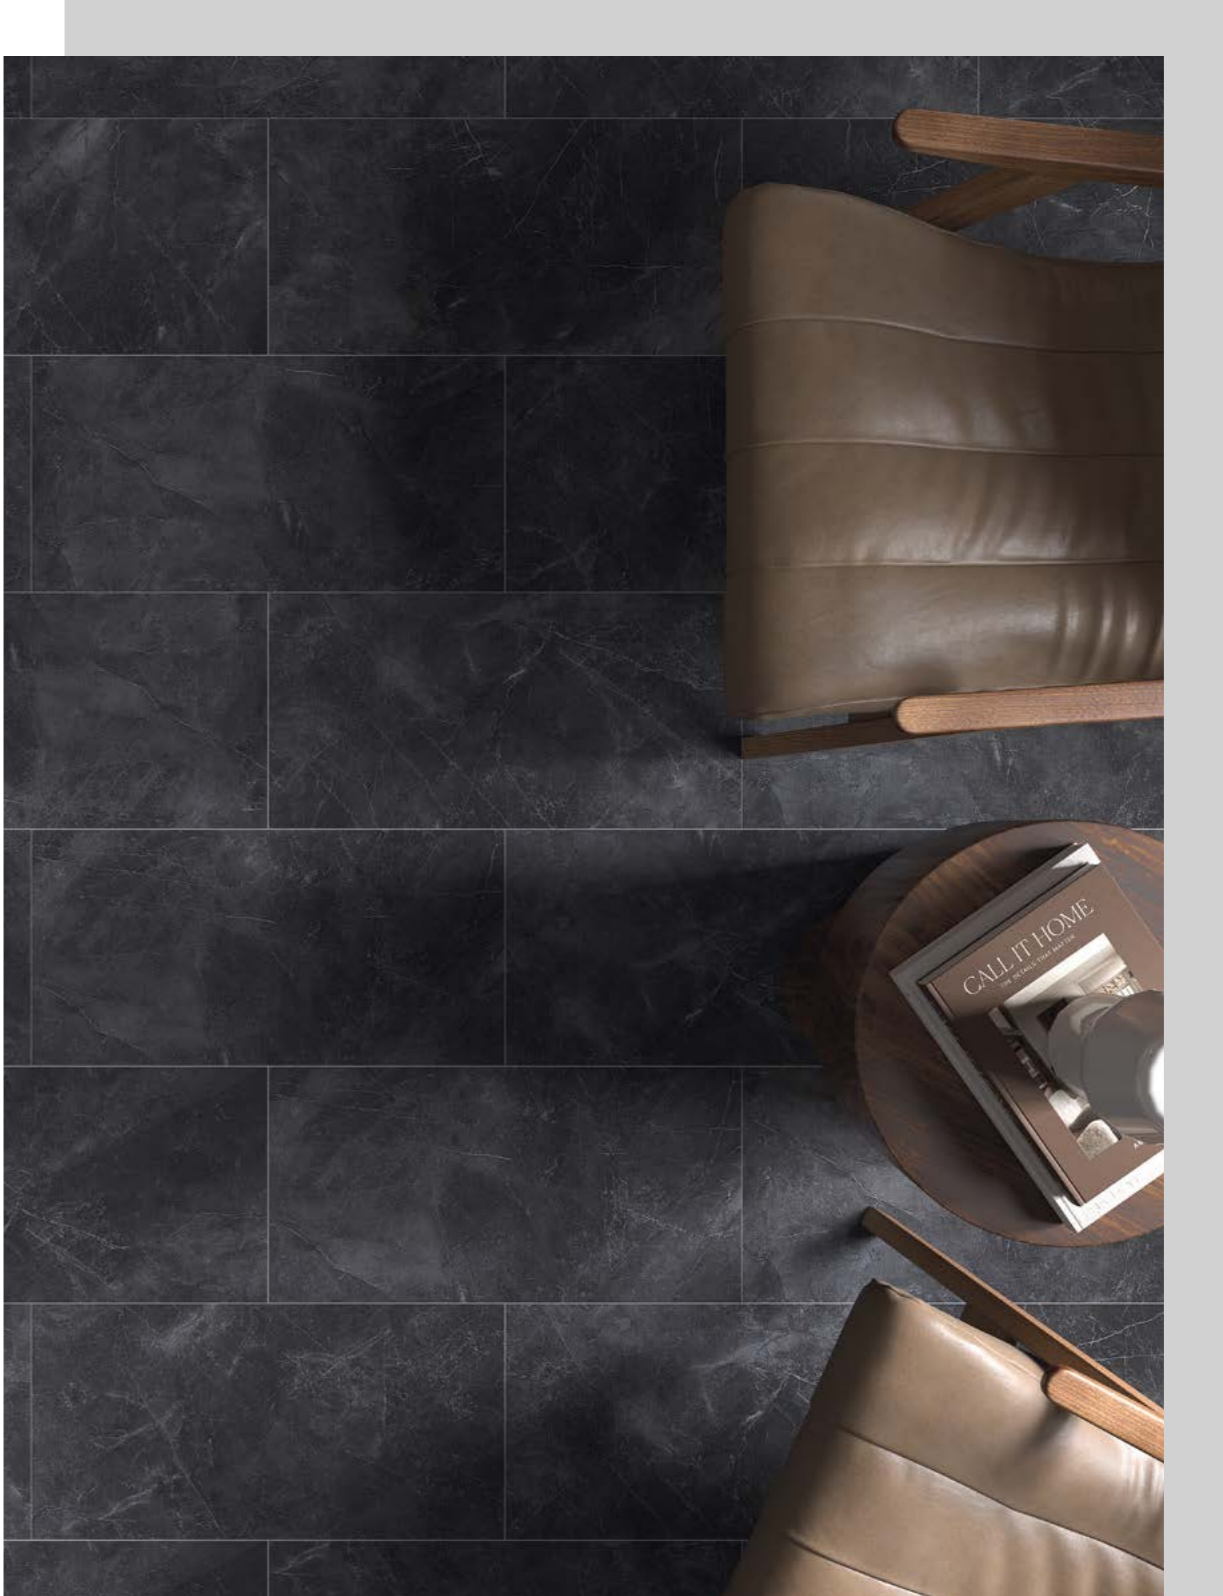

60x60
24"x24"

30x60
12"x24"

100x100 | 40"x40"

Pulpis Nero

GLAZED PORCELAIN | SIRLI PORSELEN

M	L	FL			REC	7mm
Matt	Lappato	Full Lappato				

Pulpis Sand

GLAZED PORCELAIN | SIRLI PORSELEN